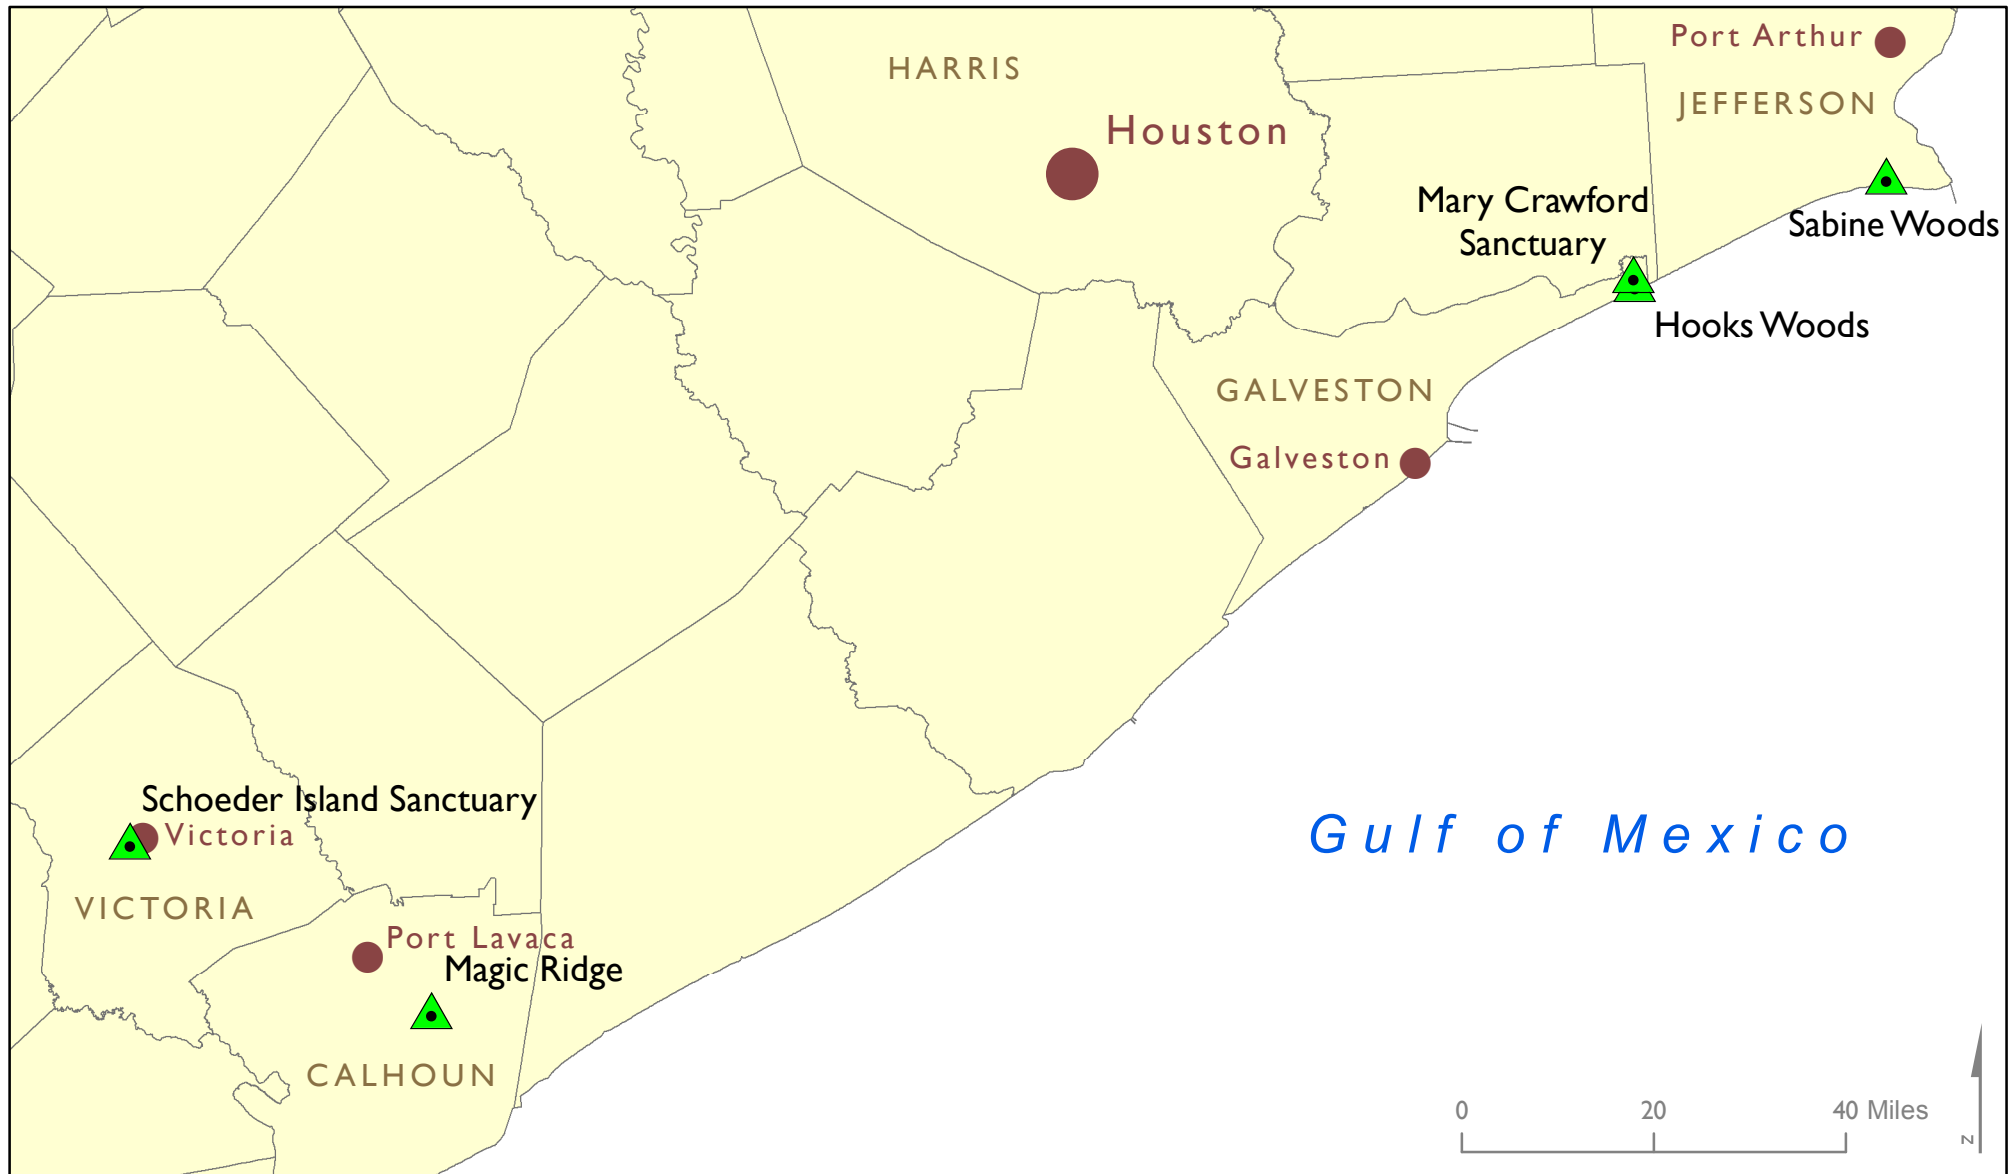

Texas Ornithological Society Sanctuaries

Sanctuary Name: latitude, longitude

Schoeder Island Sanctuary: not open to the public

Magic Ridge: 28.53392, -96.51646

Mary Crawford Sanctuary: 29.57027, -94.39475

Hooks Woods: 29.55666, -94.39334

Sabine Woods: 29.69814, -93.94797

03Aug2017
www.texasbirds.org